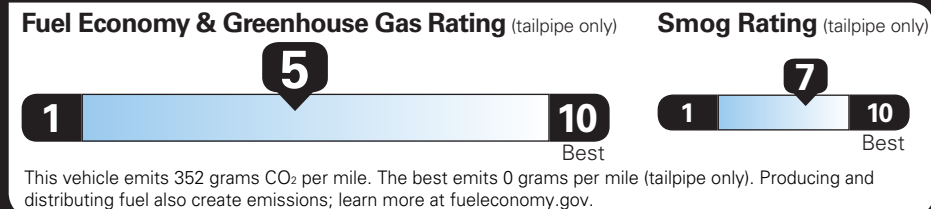

Actual results will vary for many reasons, including driving conditions and how you drive and maintain your vehicle. The average new vehicle gets 27 MPG and costs $7,500 to fuel over 5 years. Cost estimates are based on 15,000 miles per year at $3.25 per gallon. MPGe is miles per gasoline gallon equivalent. Vehicle emissions are a significant cause of climate change and smog.

fuelconomy.gov

Calculate personalized estimates and compare vehicles

GOVERNMENT 5-STAR SAFETY RATINGS

Overall Vehicle Score ★★★★★

Based on the combined ratings of frontal, side and rollover. Should ONLY be compared to other vehicles of similar size and weight.

Frontal Crash Driver Passenger ★★★★★

Based on the risk of injury in a frontal impact. Should ONLY be compared to other vehicles of similar size and weight.

Side Crash Front seat Rear seat ★★★★★

Based on the risk of injury in a side impact.

Rollover ★★★★★

Based on the risk of rollover in a single-vehicle crash.

Star ratings range from 1 to 5 stars (★★★★★) with 5 being the highest. Source: National Highway Traffic Safety Administration (NHTSA) www.safercar.gov or 1-888-327-4236

PARTS CONTENT INFORMATION

This label has been applied pursuant to Federal law – Do not remove prior to delivery to the ultimate purchaser. *Includes Manufacturer's Recommended Pre-Delivery Service. Does not include dealer installed options and accessories not listed above, local taxes or license fees.

FOR VEHICLES IN THIS CARLINE:
U.S./CANADIAN PARTS CONTENT: 46%
MAJOR SOURCES OF FOREIGN PARTS CONTENT: MEXICO 28%

NOTE: PARTS CONTENT DOES NOT INCLUDE FINAL ASSEMBLY, DISTRIBUTION, OR OTHER NON-PARTS COSTS.

FOR THIS VEHICLE:
FINAL ASSEMBLY POINT:
KANSAS CITY, KS U.S.A.
COUNTRY OF ORIGIN:
ENGINE: UNITED STATES
TRANSMISSION: UNITED STATES

© 2009 General Motors LLC
GMLBL_PROD_0040 - 04/26/2020

ORDER NO ZGRJ71 SALES CODE E
SALES MODEL CODE 6ZC26
DEALER NO 24249
FINAL ASSEMBLY:
KANSAS CITY, KS U.S.A.

VIN 1GYFZDR46MF071603 REISSUE

DEALER TO WHOM DELIVERED
HERB CHAMBERS CADILLAC, INC.
1511 BALD HILL RD
WARWICK, RI 02886-4240

Equipped with the safety and security of OnStar®

Visit onstar.com for details.

onstar.com/privacy