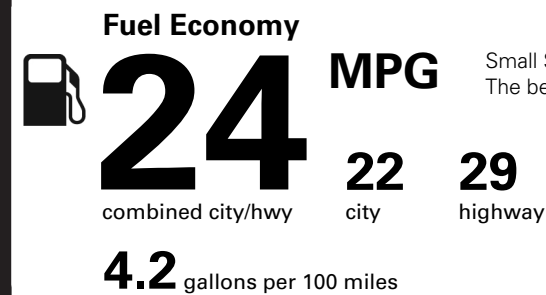

TOTAL OPTIONS	\$1,320.00
TOTAL VEHICLE & OPTIONS	\$43,615.00
DESTINATION CHARGE	995.00

TOTAL VEHICLE PRICE* \$44,610.00

EPA DOT Fuel Economy and Environment

Gasoline Vehicle

Small SUVs range from 16 to 125 MPG. The best vehicle rates 141 MPGe.