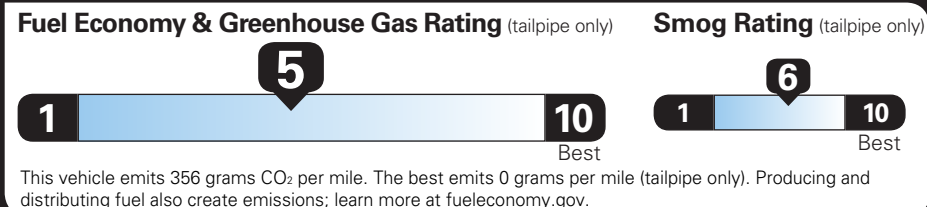

EPA DOT Fuel Economy and Environment

Gasoline Vehicle

Fuel Economy
25 MPG
combined city/hwy
4.0 gallons per 100 miles

Mid-size cars range from 14 to 141 MPG. The best vehicle rates 136 MPGe.

21 city
31 highway

You spend $2,250 more in fuel costs over 5 years compared to the average new vehicle.

Annual fuel cost $1,950